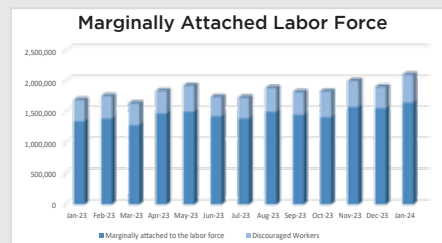

SOURCE: Lightcast, Phoenix MSA, 2021

DEFINITIONS

Labor Force: Combined total of employed & unemployed people.
Labor Force Participation Rate: The labor force as a % of the civilian noninstitutional population.
Marginally Attached: Persons who want a job, have searched for work during the prior 12 months, & were available to take a job during the reference week, but had not looked for work in the past 4 weeks.
Not in The Labor Force: Includes persons aged 16 years & older in the civilian noninstitutional population who are neither employed nor unemployed.
Underemployment: Workers who are highly skilled but working in low paying or low skill jobs & part-time workers who would prefer to be full-time.
Unemployed: Individual who are actively seeking work, but have not found employment.

UNEMPLOYMENT RATE

SOURCE: ACA, AZ OEO, Jan. 24

PHOENIX MSA
- **3.4%**

STATE OF ARIZONA
- **4.2%**

UNITED STATES
- **3.7%**

LABOR FORCE PARTICIPATION RATE

SOURCE: BLS, Jan. 24

UNITED STATES
62.5%

NOT IN LABOR FORCE

SOURCE: BLS, Jan. 24

UNITED STATES
↑ .17%
Jan. 23 - Jan. 24

MARGINALLY ATTACHED

SOURCE: BLS, Jan. 24

UNITED STATES
↑ 22%
Jan. 23 - Jan. 24

EDUCATIONAL ATTAINMENT RATE

BACHELOR'S DEGREE OR HIGHER