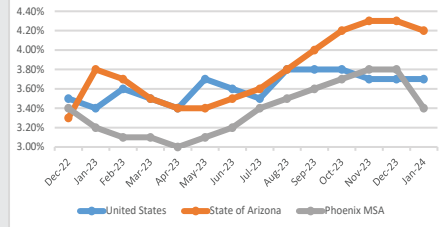

Quarter 1 2024

ESSENTIALS

LABOR FORCE
2,682,579

SOURCE: ACA, AZ OEO, Phoenix MSA, Jan. 24

EMPLOYMENT
2,591,144

SOURCE: ACA, AZ OEO, Phoenix MSA, Jan. 24

UNDEREMPLOYED
2.5%

SOURCE: BLS, State of AZ, U-6 minus U-5, 2023

UNEMPLOYMENT
91,435

SOURCE: ACA, AZ OEO, Phoenix MSA, Jan. 24

NOT IN LABOR FORCE
1,328,772

SOURCE: Lightcast, Phoenix MSA, Dec. 23

WAGE INFORMATION

PHOENIX MSA

STATE OF AZ

AVERAGE WAGE   **$33.99**   **$32.59**

SOURCE: ACA, AZ OEO, Phoenix MSA, Jan. 24

MEDIAN WAGE   **$22.25**   **$21.77**

SOURCE: ACA, AZ OEO, 2022 Occup. Employment

HOUSEHOLD INCOME   **$72,211**   **$65,913**

SOURCE: Lightcast, Phoenix MSA, 2021

DEFINITIONS

Labor Force: Combined total of employed & unemployed people.
Labor Force Participation Rate: The labor force as a % of the civilian noninstitutional population.
Marginally Attached: Persons who want a job, have searched for work during the prior 12 months, & were available to take a job during the reference week, but had not looked for work in the past 4 weeks.
Not in The Labor Force: Includes persons aged 16 years & older in the civilian noninstitutional population who are neither employed nor unemployed.
Underemployment: Workers who are highly skilled but working in low paying or low skill jobs & part-time workers who would prefer to be full-time.
Unemployed: Individual who are actively seeking work, but have not found employment.

UNEMPLOYMENT RATE

SOURCE: ACA, AZ OEO, Jan. 24

PHOENIX MSA
- **3.4%**

STATE OF ARIZONA
- **4.2%**

UNITED STATES
- **3.7%**