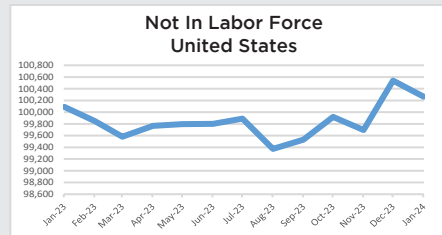

SOURCE: Lightcast, Phoenix MSA, 2021

DEFINITIONS

Labor Force: Combined total of employed & unemployed people.
Labor Force Participation Rate: The labor force as a % of the civilian noninstitutional population.
Marginally Attached: Persons who want a job, have searched for work during the prior 12 months, & were available to take a job during the reference week, but had not looked for work in the past 4 weeks.
Not in The Labor Force: Includes persons aged 16 years & older in the civilian noninstitutional population who are neither employed nor unemployed.
Underemployment: Workers who are highly skilled but working in low paying or low skill jobs & part-time workers who would prefer to be full-time.
Unemployed: Individual who are actively seeking work, but have not found employment.

UNEMPLOYMENT RATE

SOURCE: ACA, AZ OEO, Jan. 24

PHOENIX MSA
- **3.4%**

STATE OF ARIZONA
- **4.2%**

UNITED STATES
- **3.7%**

LABOR FORCE PARTICIPATION RATE

SOURCE: BLS, Jan. 24

UNITED STATES
62.5%

NOT IN LABOR FORCE

SOURCE: BLS, Jan. 24

UNITED STATES
↑ .17%
Jan. 23 - Jan. 24

MARGINALLY ATTACHED

SOURCE: BLS, Jan. 24

UNITED STATES
↑ 22%
Jan. 23 - Jan. 24

EDUCATIONAL ATTAINMENT RATE

BACHELOR'S DEGREE OR HIGHER