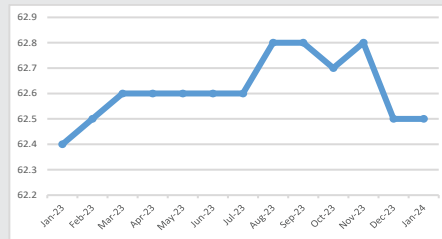

SOURCE: Lightcast, Phoenix MSA, 2021

DEFINITIONS

Labor Force: Combined total of employed & unemployed people.
Labor Force Participation Rate: The labor force as a % of the civilian noninstitutional population.
Marginally Attached: Persons who want a job, have searched for work during the prior 12 months, & were available to take a job during the reference week, but had not looked for work in the past 4 weeks.
Not in The Labor Force: Includes persons aged 16 years & older in the civilian noninstitutional population who are neither employed nor unemployed.
Underemployment: Workers who are highly skilled but working in low paying or low skill jobs & part-time workers who would prefer to be full-time.
Unemployed: Individual who are actively seeking work, but have not found employment.

UNEMPLOYMENT RATE

SOURCE: ACA, AZ OEO, Jan. 24

PHOENIX MSA
- **3.4%**

STATE OF ARIZONA
- **4.2%**

UNITED STATES
- **3.7%**

LABOR FORCE PARTICIPATION RATE

SOURCE: BLS, Jan. 24

UNITED STATES
62.5%

NOT IN LABOR FORCE

SOURCE: BLS, Jan. 24

UNITED STATES
↑ .17%
Jan. 23 - Jan. 24

MARGINALLY ATTACHED

SOURCE: BLS, Jan. 24

UNITED STATES
↑ 22%
Jan. 23 - Jan. 24

EDUCATIONAL ATTAINMENT RATE

BACHELOR'S DEGREE OR HIGHER